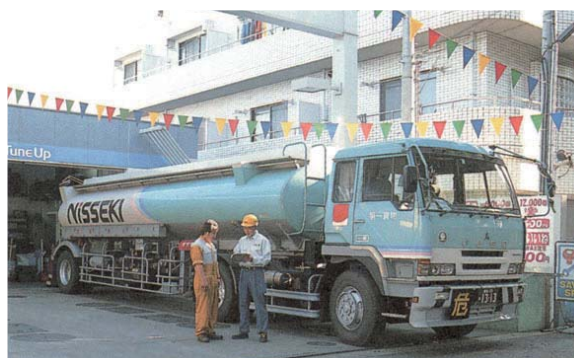

Tanker truck deliveries